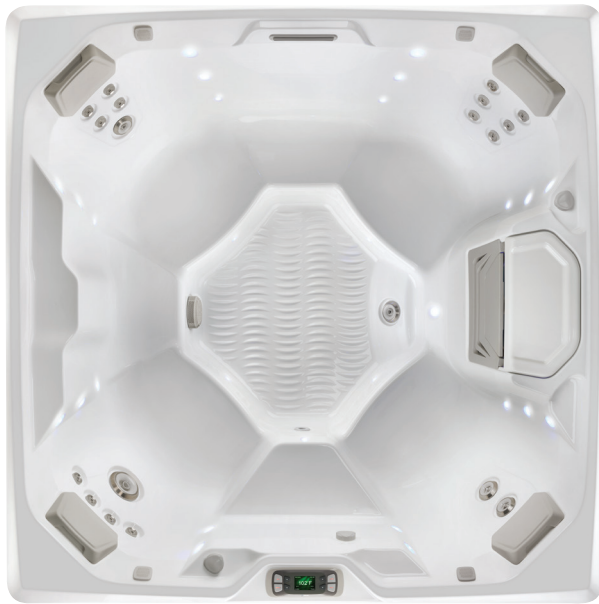

LIMELIGHT® COLLECTION

Beam™

Beam shown with Alpine White shell

Beam shown with Alpine White shell & Sable cabinet

Seating Capacity	4 adults
Dimensions	6' 8" x 6' 8" x 33"/2.03m x 2.03m x 0.84m
Water Capacity	310 gallons/1,175 liters
Weight	700 lbs./320 kg dry; 3,820 lbs./1,740 kg filled*
Spa Shell Options	Alpine White, Ice Gray, Platinum, Tuscan Sun or Desert
Cabinet Options	Coastal Gray, Espresso or Sable
Jets - 19 (w/ Brushed Stainless Steel Trim)	1 XL Directional jet 2 Standard Single Rotary jets 2 Standard Directional jets 14 Directional Precision jets
Water Feature	Vidro® backlit ribbon waterfall
Water Care System (Optional)	ACE® Salt Water System or EverFresh® System
Jet Pump	Wavemaster® 9000 One-Speed 2.5 HP, continuous duty 5.2 HP, breakdown torque or Wavemaster 7000 One-Speed 1.65 HP, continuous duty 3.5 HP, breakdown torque
Circulation Pump	SilentFlo 5000® for quiet, continuous filtration
Effective Filtration Area	100 sq. ft., top-loading filters
Ozone System	FreshWater® III Corona Discharge
Control System	IQ 2020® with LCD control panel 230v/50amp, 60Hz Includes G.F.C.I. protected sub-panel or 115v/20amp, 60Hz includes G.F.C.I. protected power cord
Lighting System	Raio® multi-color interior points of light (30) Exterior multi-color lighting with timer
Heater	No-Fault®, 4,000w/230v or 1,500w/115v
Energy Efficiency	FiberCor® insulation; Certified to the APSP 14 National Standard and the California Energy Commission (CEC) in accordance with California law
Vinyl Cover	3.5" to 2.5" tapered, 2 lb. density foam core, with hinge seal in Caramel, Chestnut, Slate, or Evergreen
Cover Lifter (Optional)	CoverCradle®, CoverCradle II, Lift n' Glide® or UpRite®
Steps (Optional)	Everwood® or Polymer
Entertainment System (Optional)	Wireless Entertainment

* Includes water and 4 adults weighing 175 lbs. each
Export models available in 240v, 50Hz, 1500w heater