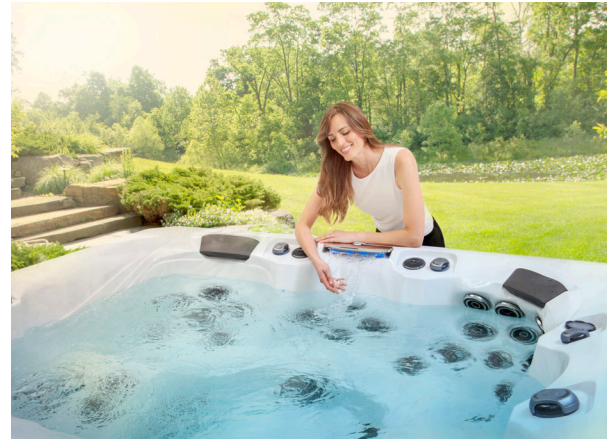

## ES 748

Spacious enough for up to six people, the ES 748 features a contoured, body fitting lounge and the legendary StressRelief Neck and Shoulder Seat™, for uncompromised therapy.

Dimensions:	214 cm x 214 cm x 92 cm (84"x 84"x 36")
Weight (Dry/Full):	420 kg (925 lbs) / 2134 kg (4,705 lbs)
Liters:	1,211 ( 320 gal)
Power Requirement:	240 V / 32 Amp
Seating Capacity:	6
Stainless Steel Jets:	48
Pumps:	3 (Including the QuietFlo Water Care System™)
Water Features:	1
Filtration:	EcoPur® Charge
LED Lighting:	Orion Light System™
Exclusive Features:	Master Force™ Bio-Magnetic Therapy System Vac-Formed ABS Pan Bottom
Premium Options:	Fusion Air Sound System Dream Lighting WiFi Module*

### SHELL COLOR

MADE IN THE USA